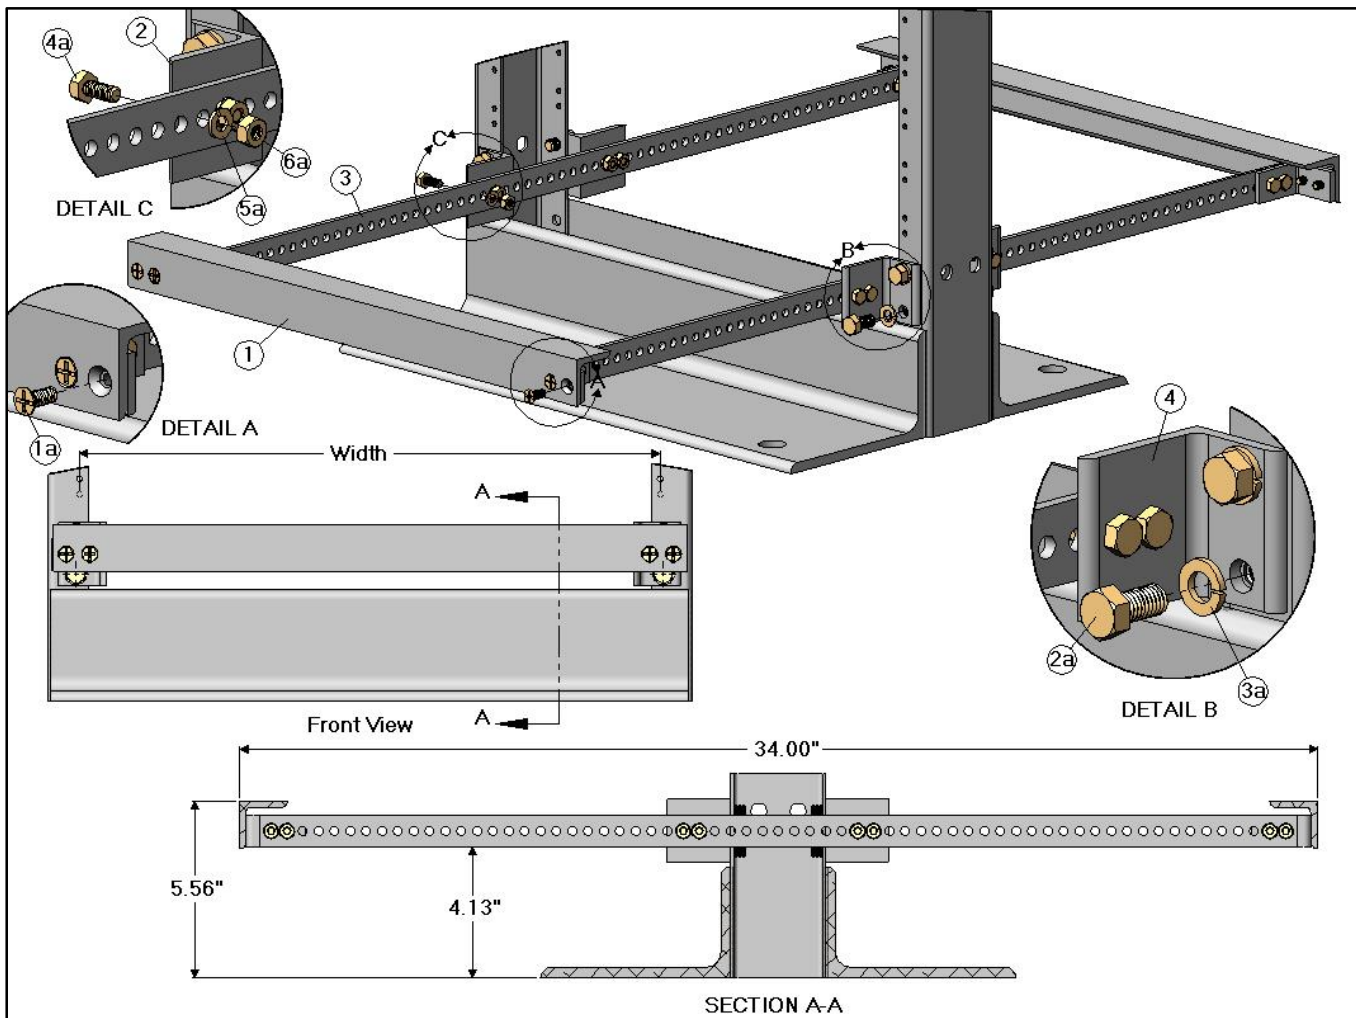

GRU Series - Universal Rail 34.00" Depth

GRU Series - Universal Guard Rail Kit		
CSF P/N#	Description	Width
GRU19xx	19.00" Universal Guard Rail Kit	18.31
GRU23xx	23.00" Universal Guard Rail Kit	22.31

GRU Series - BOM			
Item	CSF P/N#	Description	QTY
1	GRSaxx	Guard Rail Support Angle	2
2	GRABRKT	Guard Rail Attachment Bracket	4
3	GRAADJ34	Adjustable Guard Rail - 34.00" Depth	2
4	GRAFRBRKT	Guard Rail Front Bracket	4

GRU Hardware Kit			
Item	CSF P/N#	Description	QTY
1a	FH0703	1/4-20 Flat Head x .62" Length	8
2a	HH1003	3/8-16 HHCS x .75" Length	8
3a	LW156	3/8" Spring Lock Washer	8
4a	HH0602	1/4-20 HHCS x .62" Length	16
5a	LW154	1/4" Spring Lock Washer	16
6a	HN144	1/4-20 Hex Nut	16

Notes:

- Kit includes all mounting hardware.
- Finishes: See Finish Codes.
- GRUxx is a non stock item; lead time 18 to 20 days.

Specifications subject to change. Please contact CSF Customer Service for more information.